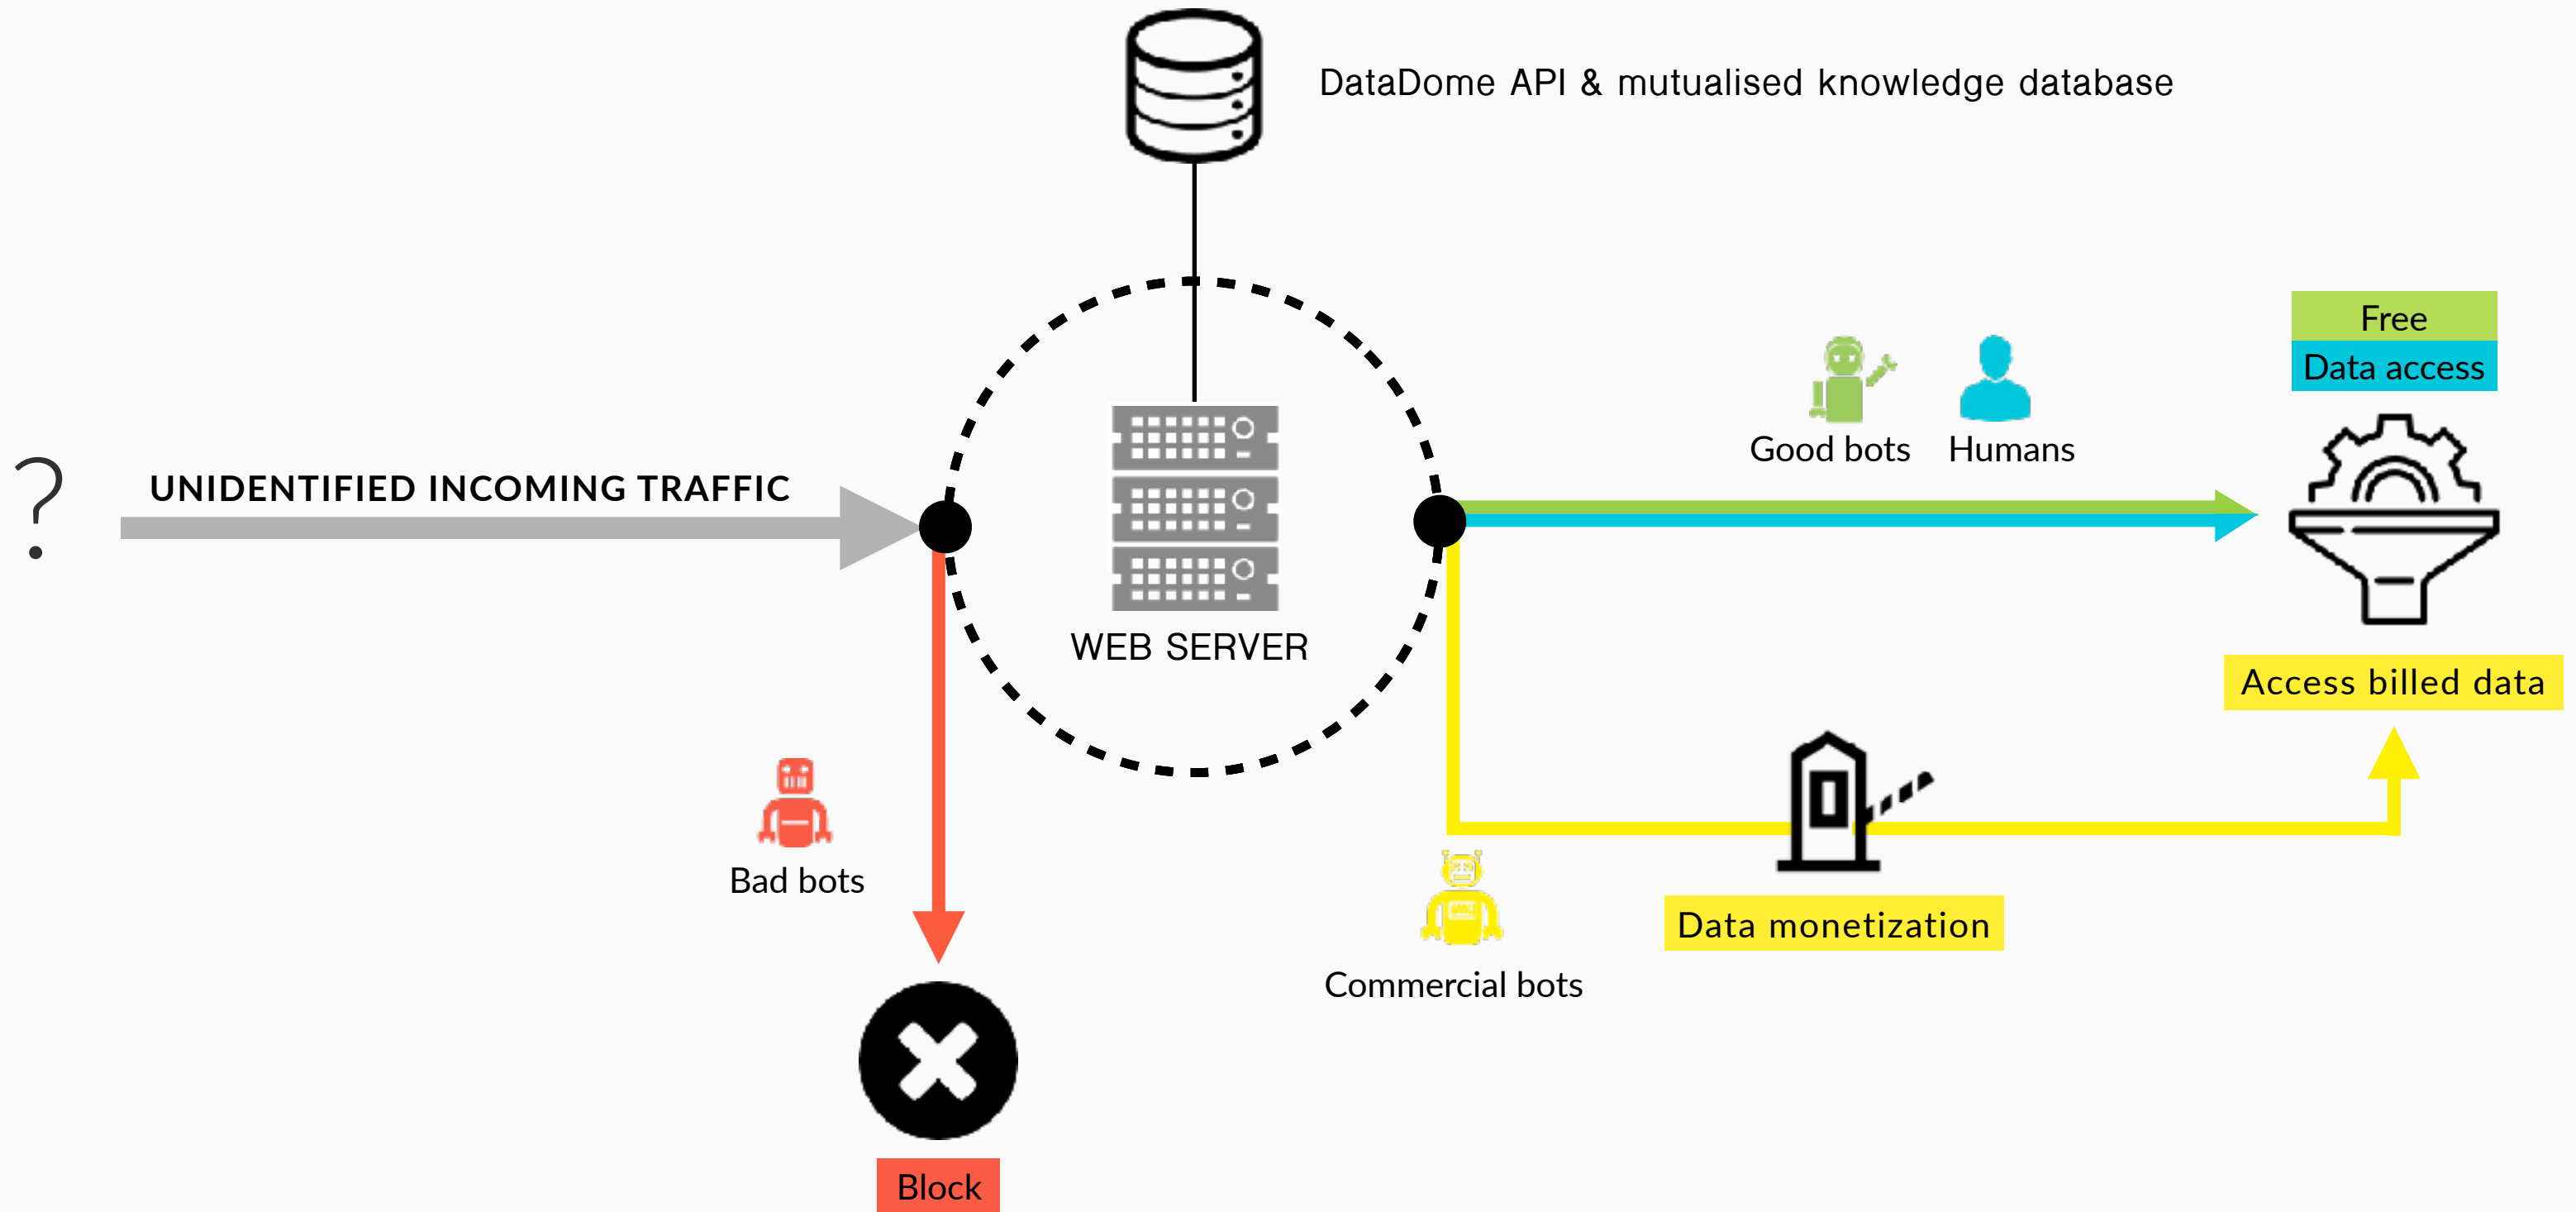

DATA IS THE NEW OIL

DATADOME

Cybersecurity

Monetization

DATADOME

Bots represent 50% of global web traffic

Account takeover

\$2.3bn/year

Content theft

\$3bn/year

Your content is scraped to either be duplicated or packaged and sold off as consolidated data sets [learn more](#)

Denial of service

\$11bn/year

A substantial part of bot traffic is malicious, putting unnecessary strain on your resources and even resulting in downtime [learn more](#)

DataDome: the first technology designed for online data protection and monetization

- ▶ Real time bot detection & management
- ▶ Generate new business revenues

Cutting edge technology

30% of bot traffic: thousands of opportunities