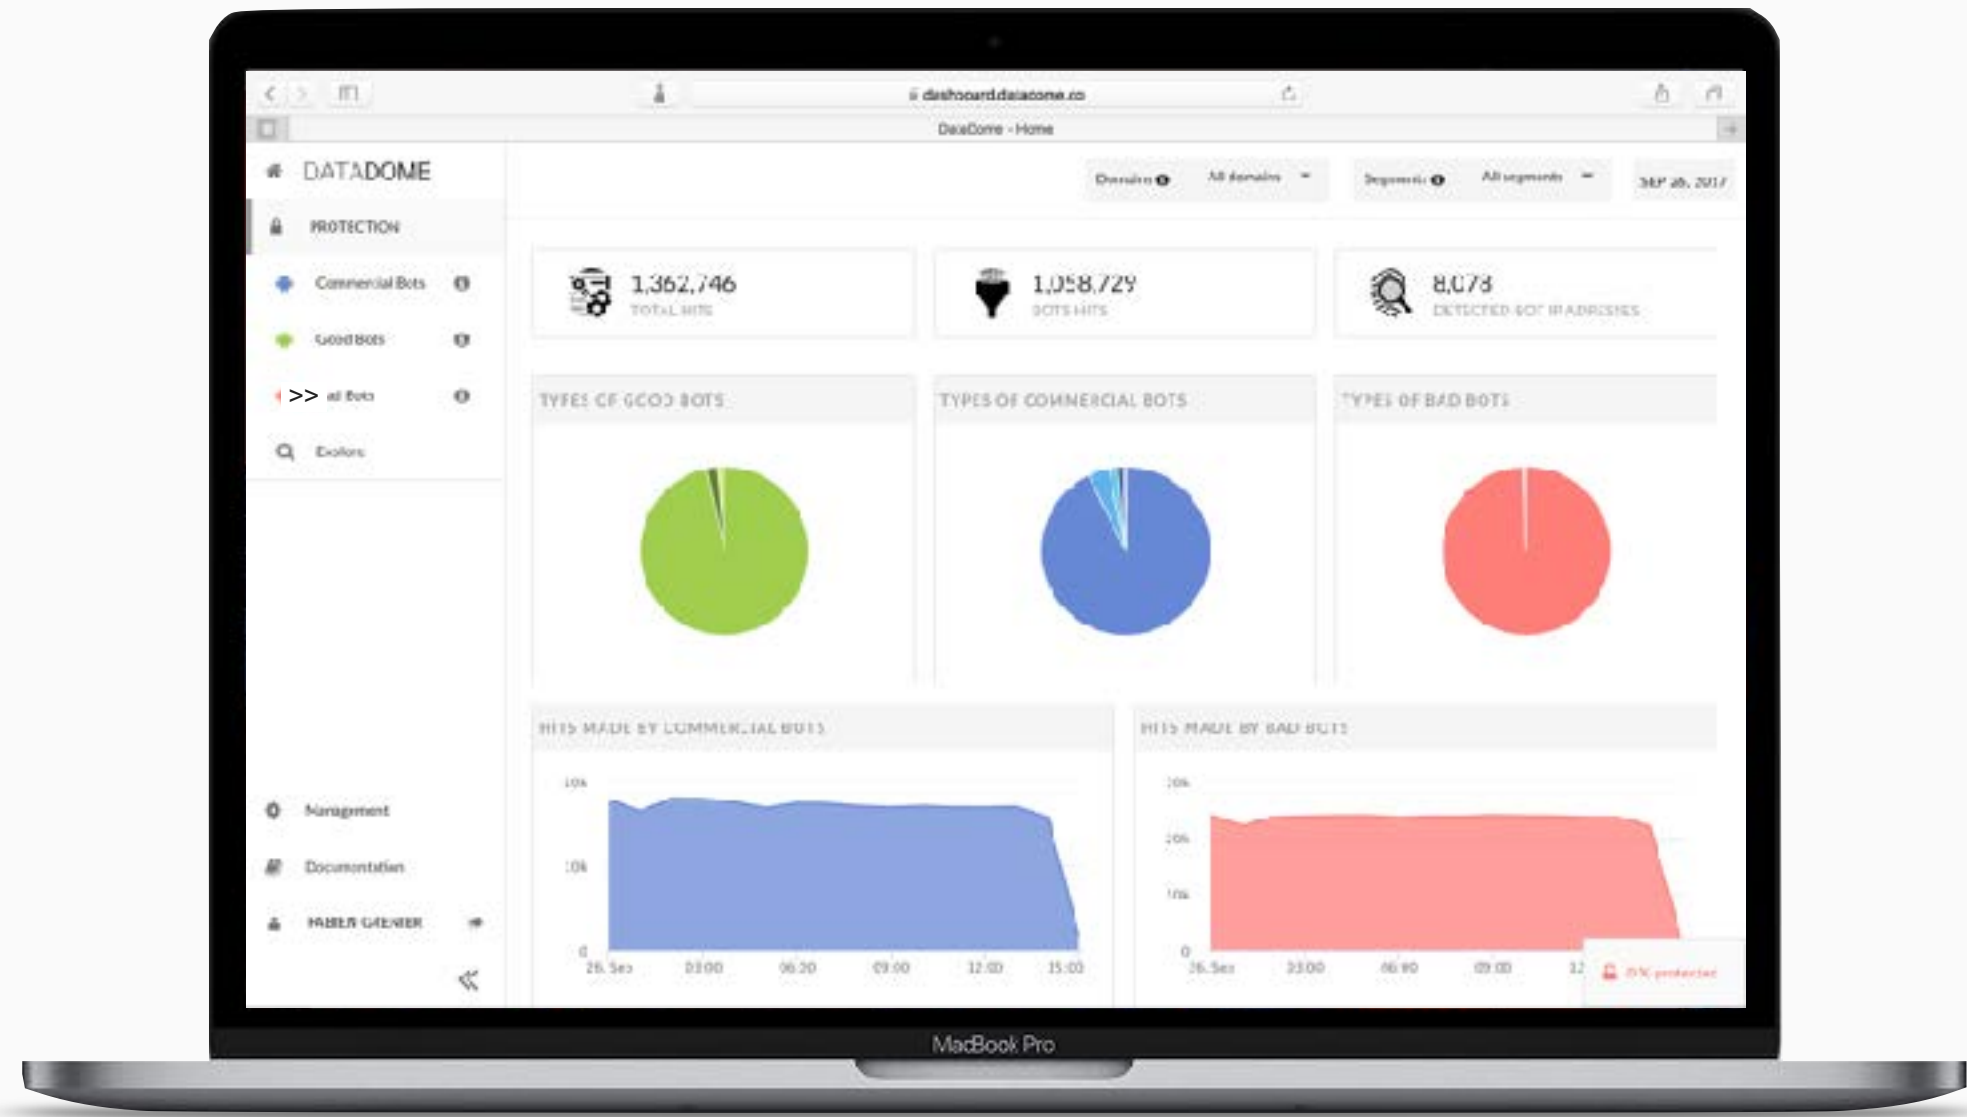

DATA IS THE NEW OIL

DATADOME

Cybersecurity

Monetization

DATADOME

Bots represent 50% of global web traffic

Account takeover

\$2.3bn/year

Content theft

\$3bn/year

Your content is scraped to either be duplicated or packaged and sold off as consolidated data sets [learn more](#)

Denial of service

\$11bn/year

A substantial part of bot traffic is malicious, putting unnecessary strain on your resources and even resulting in downtime [learn more](#)

DataDome: the first technology designed for online data protection and monetization

- ▶ Real time bot detection & management
- ▶ Generate new business revenues

Cutting edge technology

30% of bot traffic: thousands of opportunities