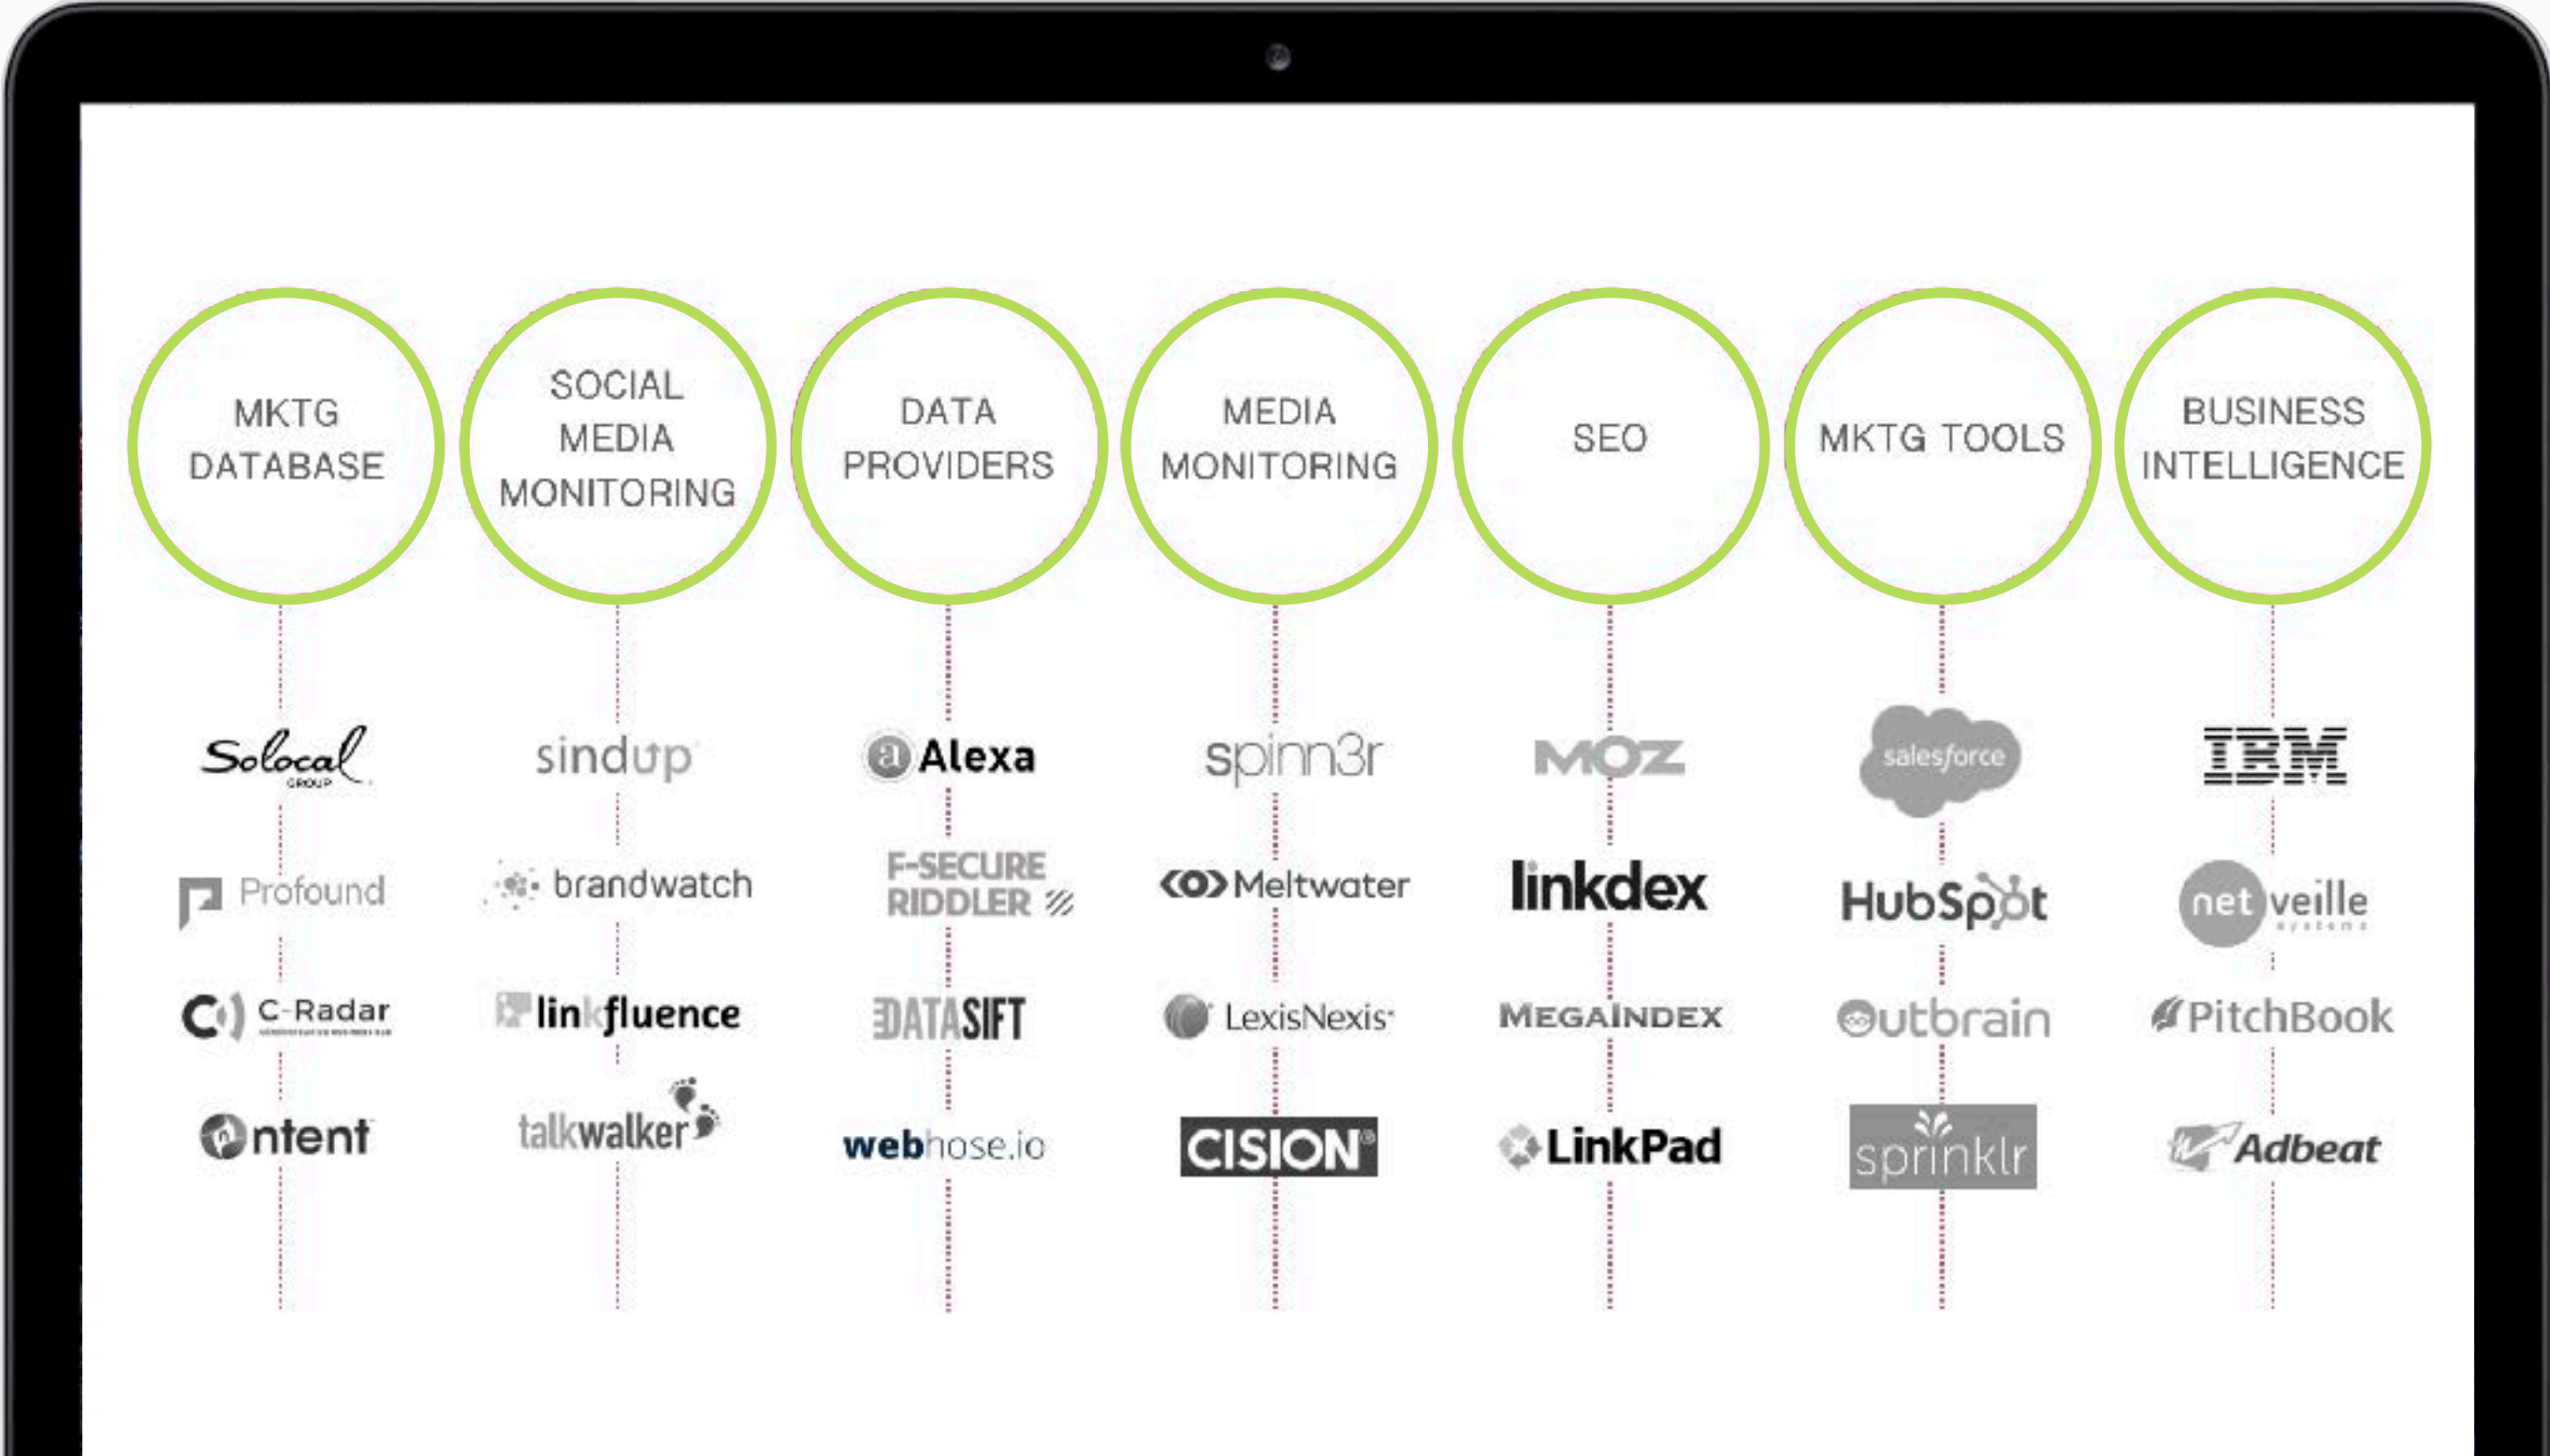

DATA IS THE NEW OIL

DATADOME

Cybersecurity

Monetization

DATADOME

Bots represent 50% of global web traffic

Account takeover

\$2.3bn/year

DataDome: the first technology designed for online data protection and monetization

- ▶ Real time bot detection & management
- ▶ Generate new business revenues

Cutting edge technology

30% of bot traffic: thousands of opportunities